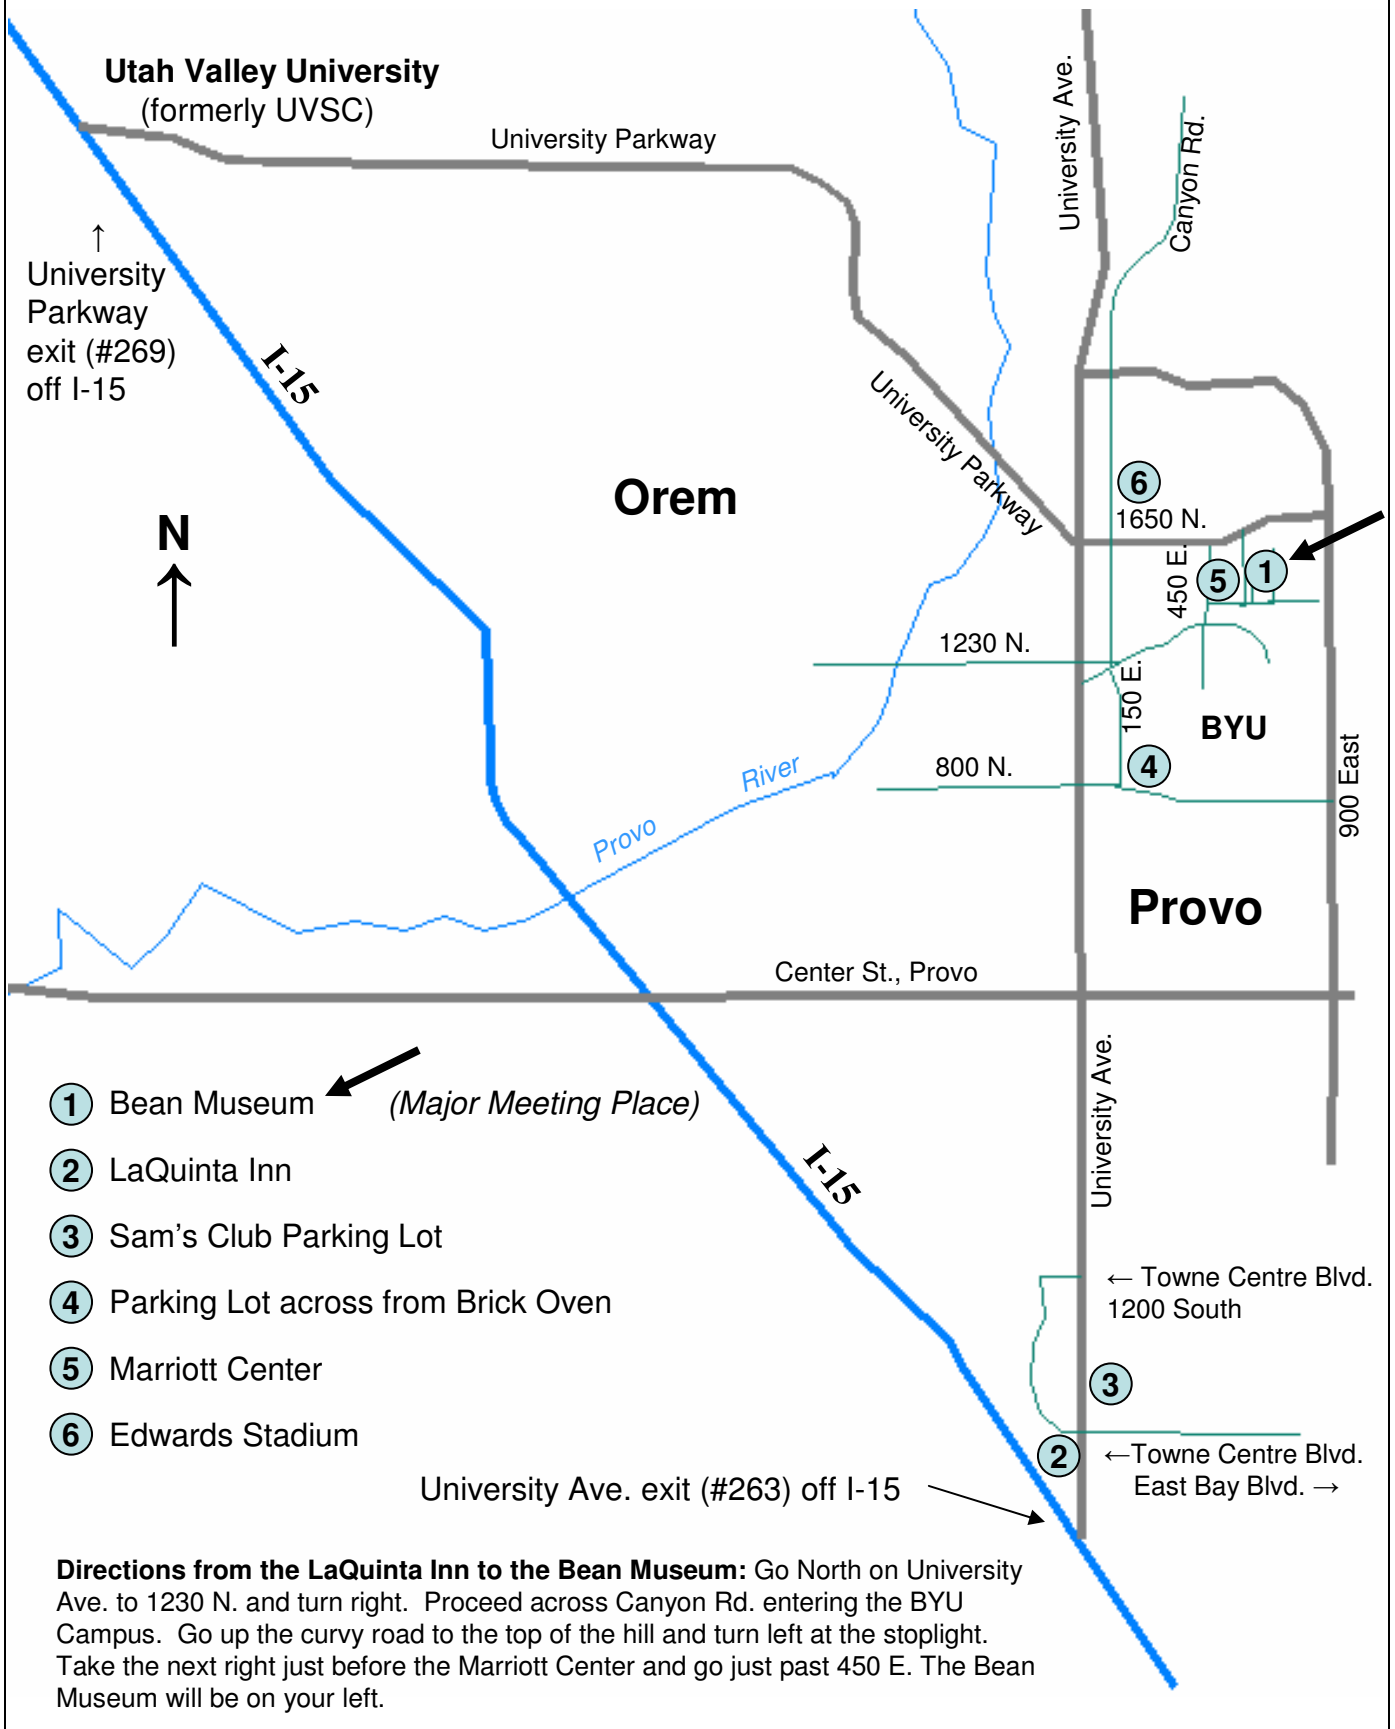

UOS Fall Conference Map

- ① Bean Museum (Major Meeting Place)
- ② LaQuinta Inn
- ③ Sam's Club Parking Lot
- ④ Parking Lot across from Brick Oven
- ⑤ Marriott Center
- ⑥ Edwards Stadium

← Towne Centre Blvd. 1200 South

← Towne Centre Blvd. East Bay Blvd. →

Directions from the LaQuinta Inn to the Bean Museum: Go North on University Ave. to 1230 N. and turn right. Proceed across Canyon Rd. entering the BYU Campus. Go up the curvy road to the top of the hill and turn left at the stoplight. Take the next right just before the Marriott Center and go just past 450 E. The Bean Museum will be on your left.